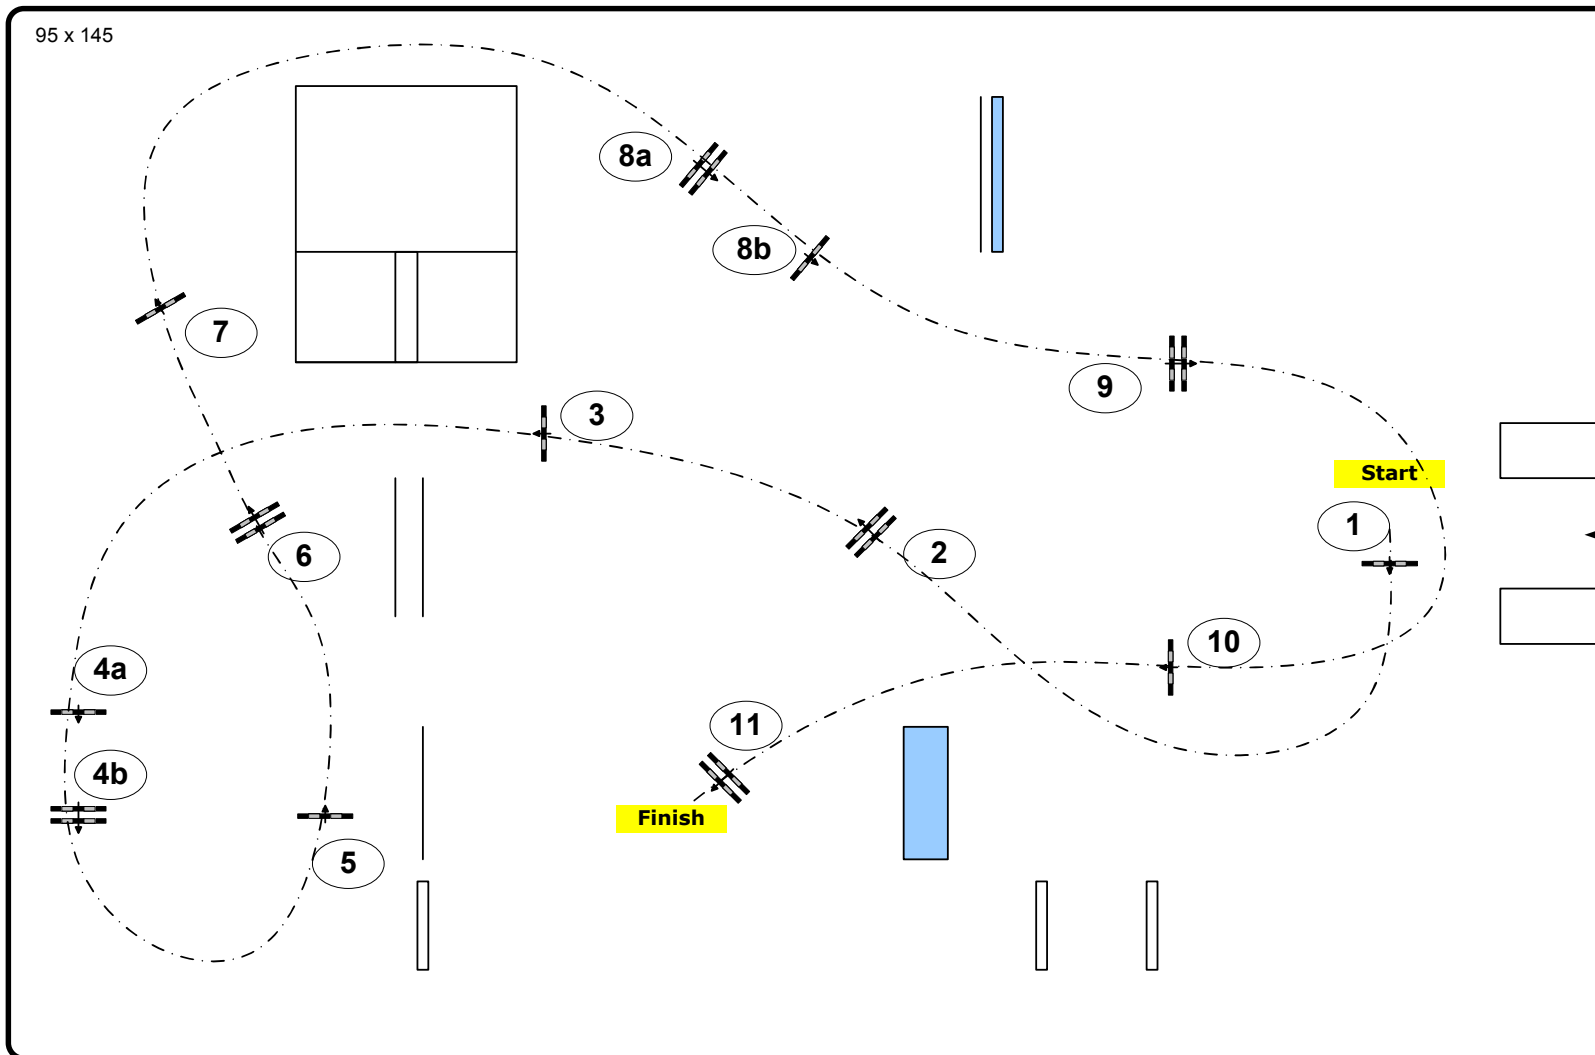

# German Jumping Derby Hamburg 2011

CSI 5\* / CSI 3\* / CSI Amateurs

Class: 9 Massimo Dutti Trophy

Competition against the clock

Table:	A
FEI RG / Art.:	238.2.1
Height in cm:	150
Speed in mtr/min:	350
Length in mtr.:	440
TA in sec:	76
TL in sec:	152
Obstacles:	11
Efforts:	13