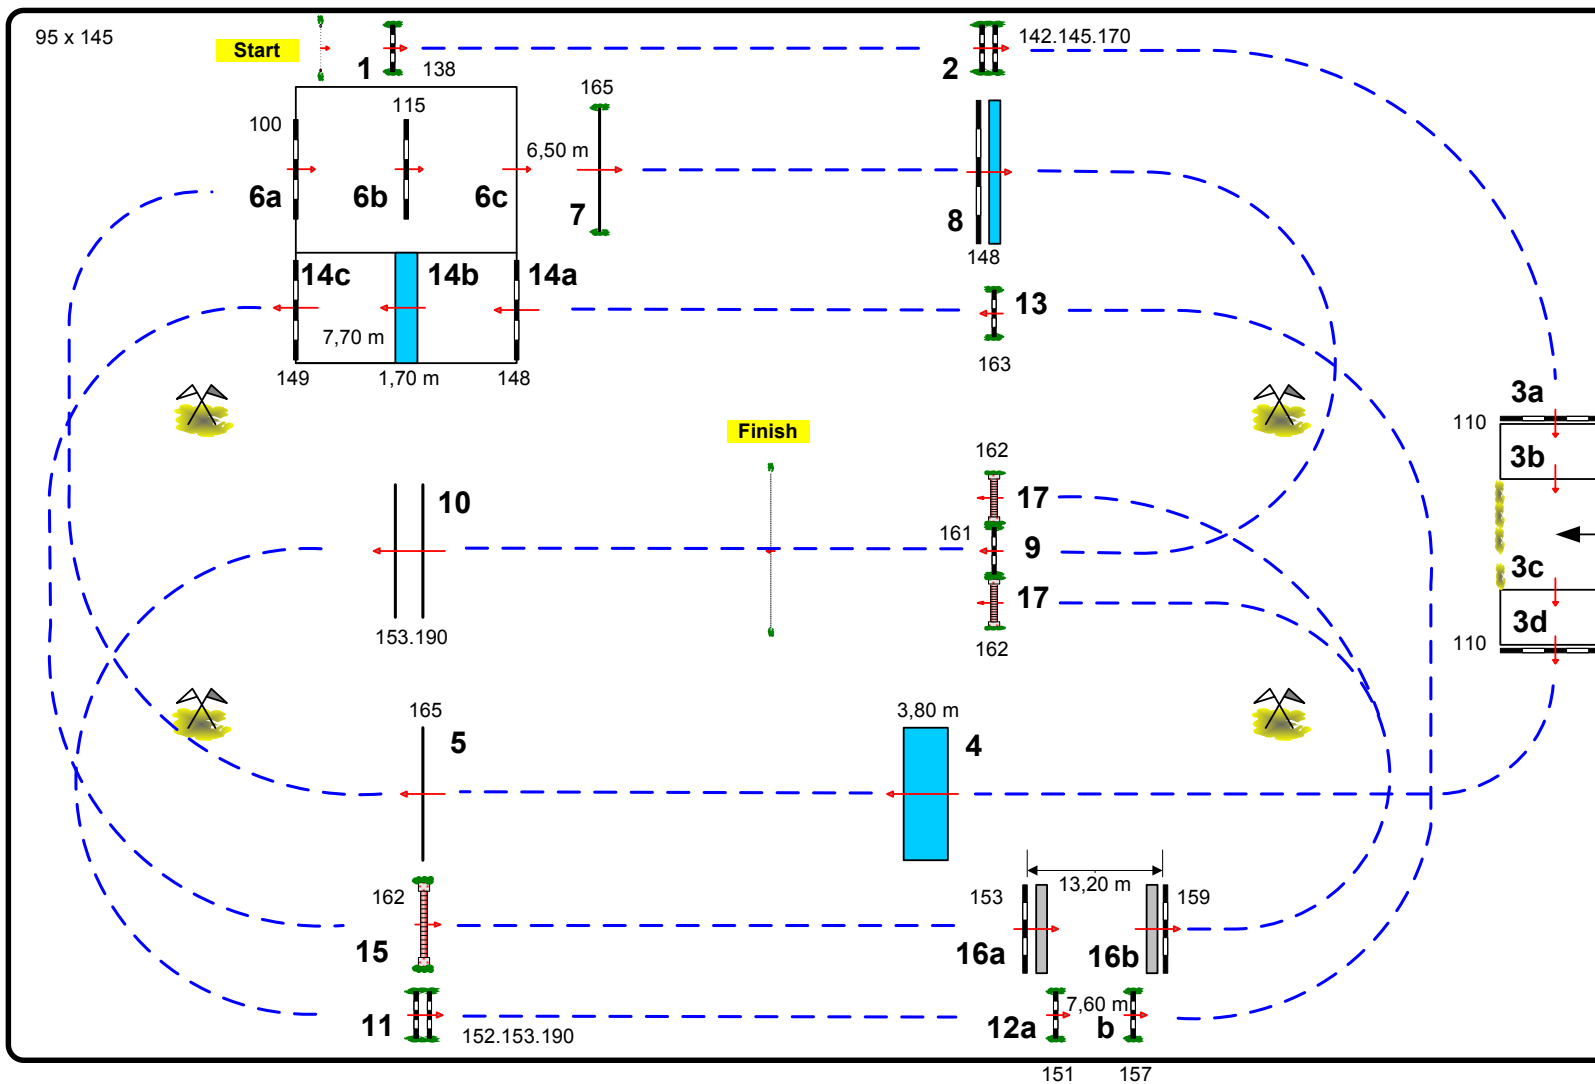

German Jumping Derby Hamburg 2011

CSI 5* / CSI 3* / CSI Amateurs

Class: 8 German Jumping Derby

Competition with Jump-Off

Table:	A
FEI RG / Art.:	238.2.2
Height in cm:	160
Speed in mtr/min:	400
Length in mtr.:	1250
TA in sec:	188
TL in sec:	376
Obstacles:	17
Efforts:	26
Closed Obstacle:	3abcd, 6abc, 14abc

Jump-Off:
1-2-9-10-11-12ab-17

Length in mtr.:	380
TA in sec:	57
TL in sec:	114