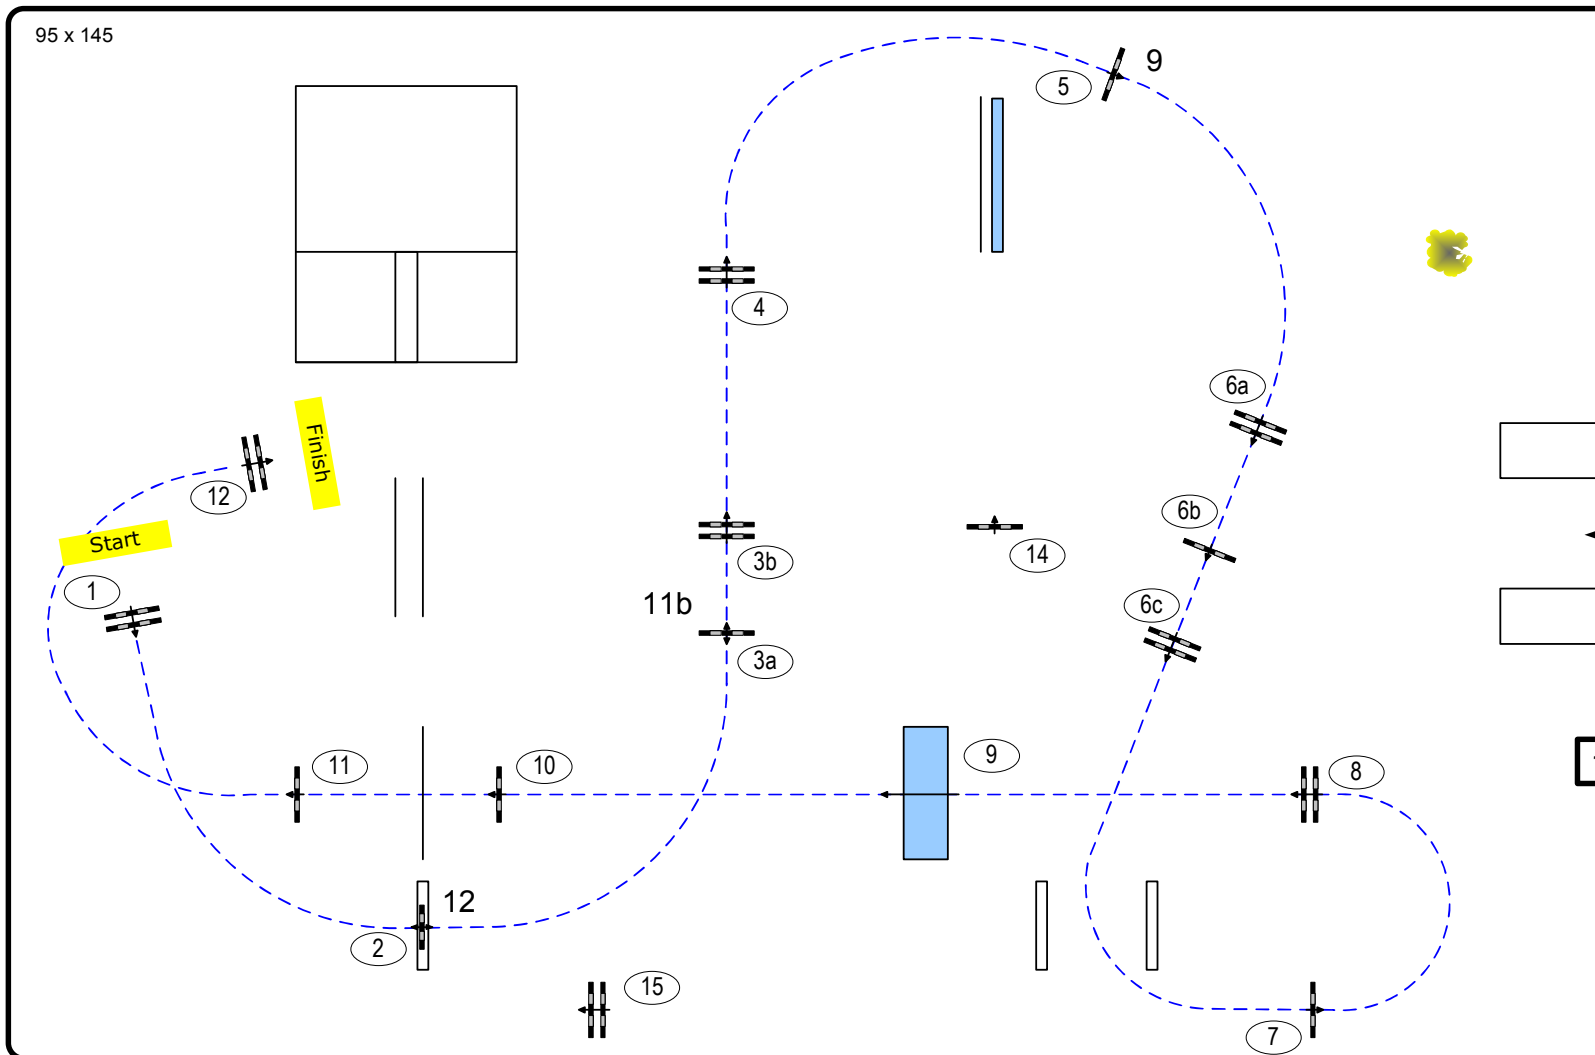

German Jumping Derby Hamburg 2011

CSI 5* / CSI 3* / CSI Amateurs

Class: 7 Global Champions Tour of Germany, Grand Prix of Hamburg

Competition over two rounds with jump-off

Table:	A
FEI RG / Art.:	273
Height in cm:	160
Speed in mtr/min:	400
Length in mtr.:	440
TA in sec:	72
TL in sec:	144
Obstacles:	12
Efforts:	15

Jump-Off:

12	12	11b	7	8	14	6b	6c	15
----	----	-----	---	---	----	----	----	----

Length in mtr.:	390
TA in sec:	59
TL in sec:	118