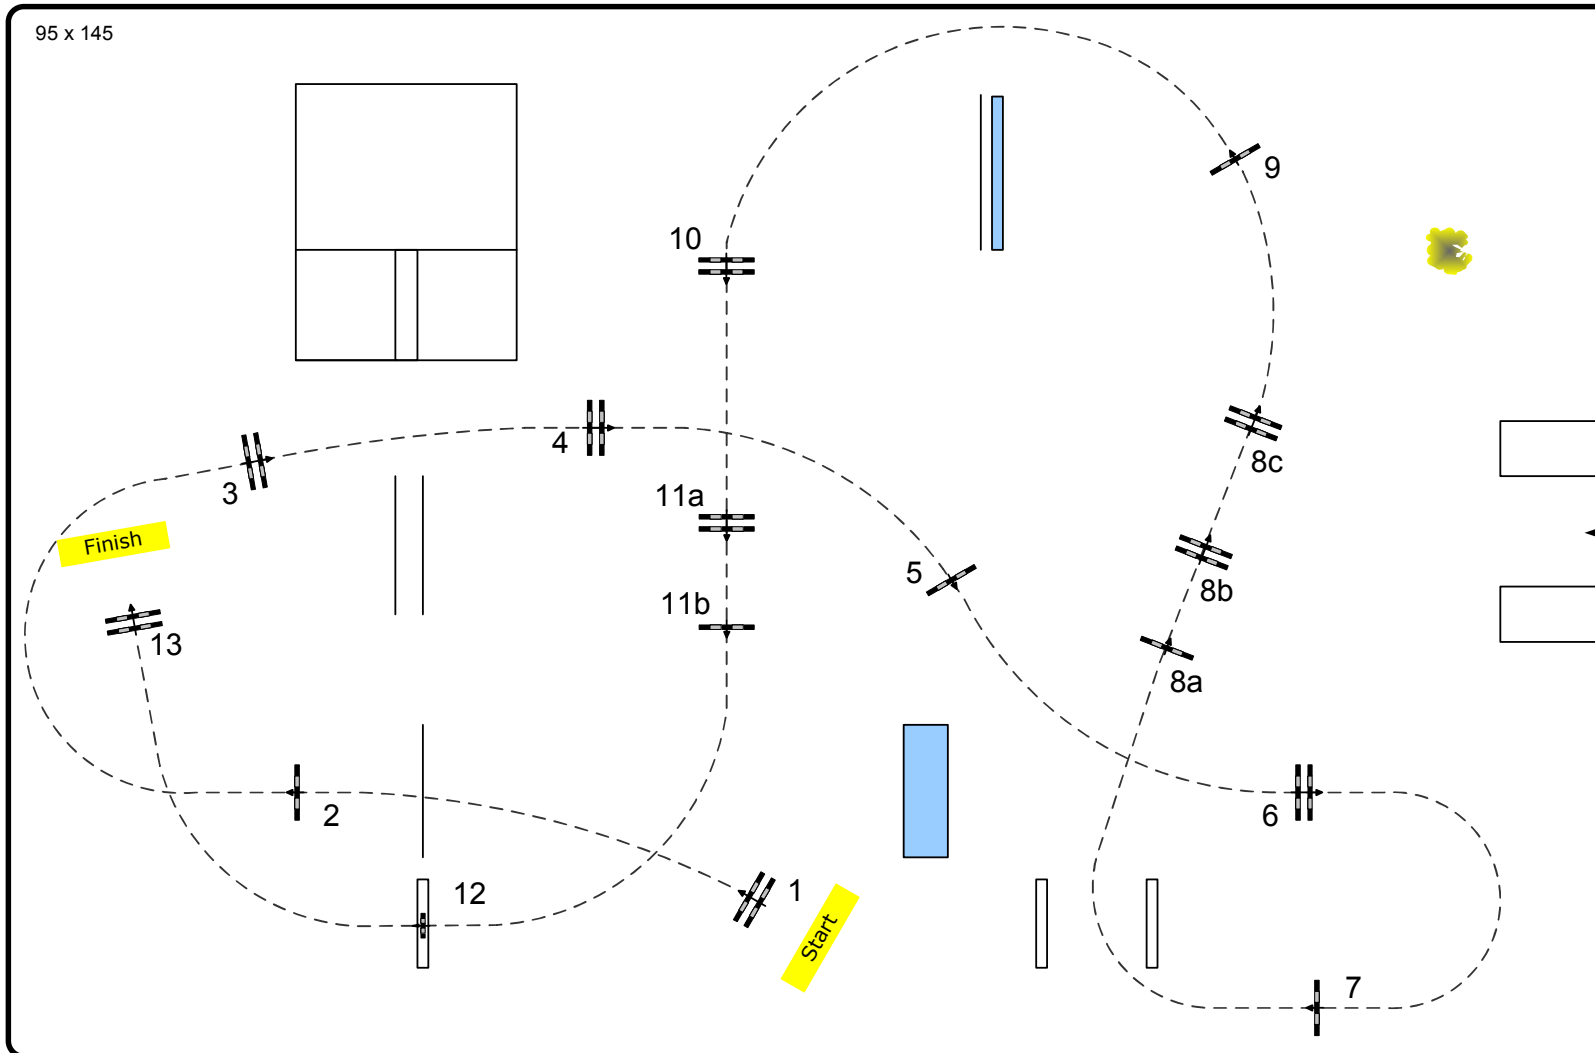

## Round 1

Table:	A
FEI RG / Art.:	273
Height in cm:	160
Speed in mtr/min:	400
Length in mtr.:	0
TA in sec:	0
TL in sec:	0
Obstacles:	13
Efforts:	16