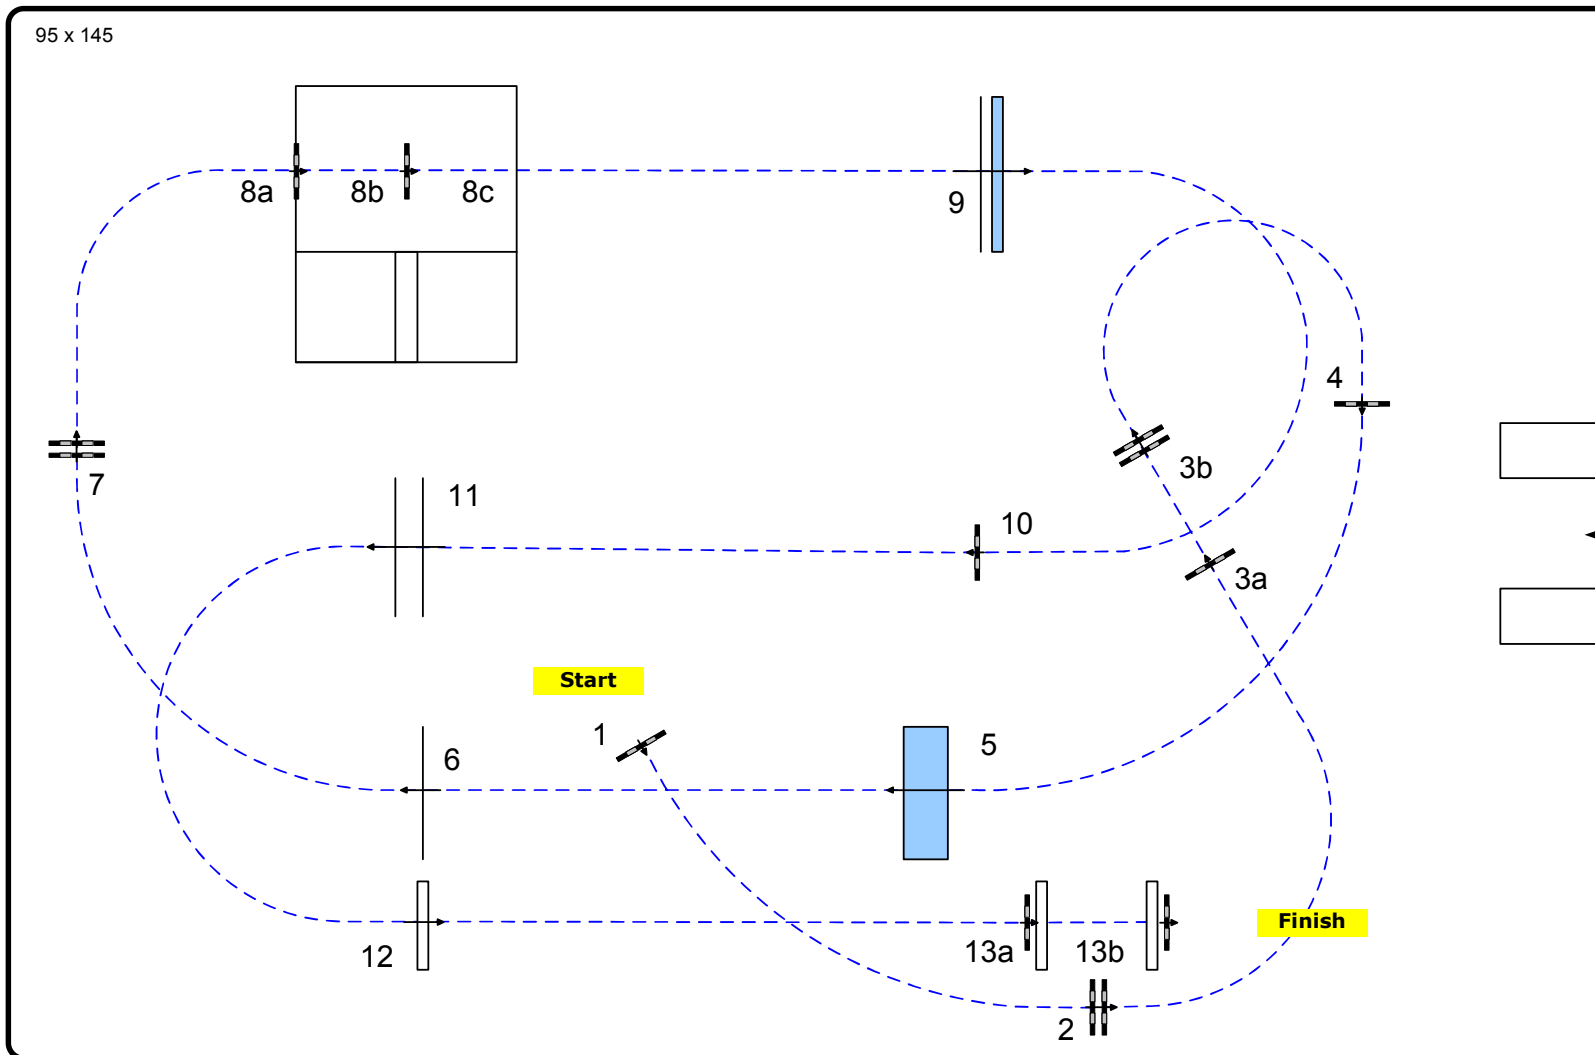

German Jumping Derby Hamburg 2011

CSI 5* / CSI 3* / CSI Amateurs

Class: 4 2nd Qualification Derby

Competition against the clock

Table:	A
FEI RG / Art.:	238.2.1
Height in cm:	150
Speed in mtr/min:	350
Length in mtr.:	720
TA in sec:	124
TL in sec:	248
Obstacles:	13
Efforts:	17