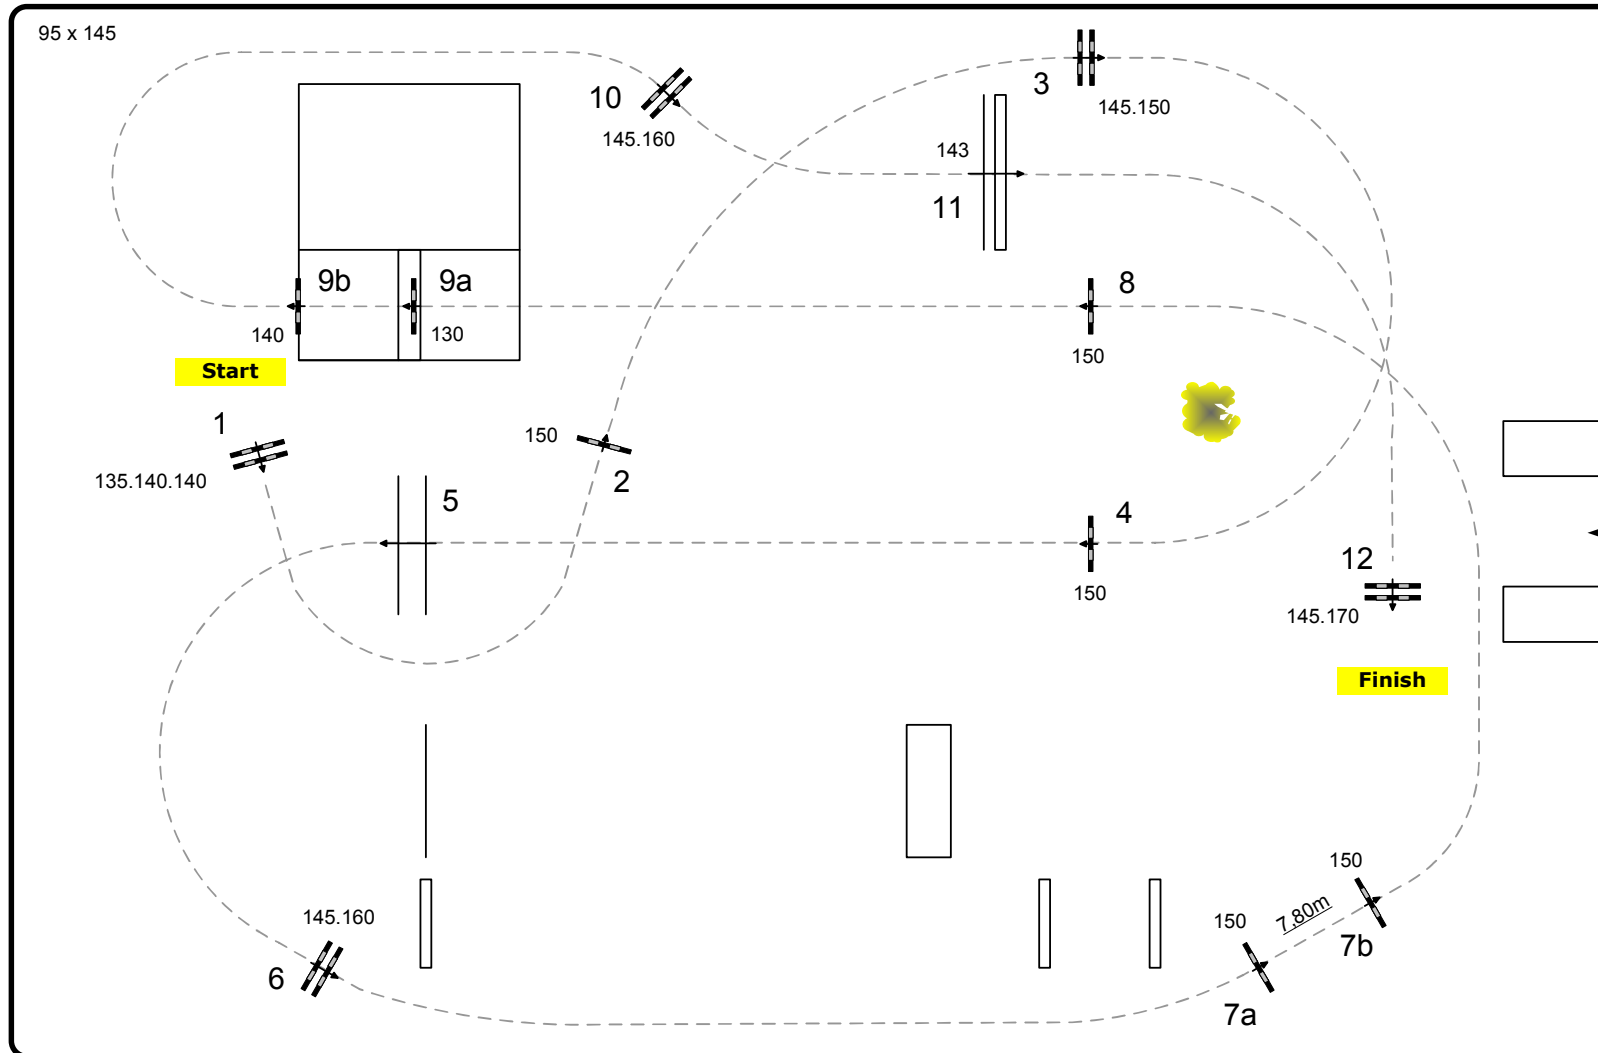

# German Jumping Derby Hamburg 2011

CSI 5\* / CSI 3\* / CSI Amateurs

Class: 2 1st Qualification German Jumping Derby

Competition against the clock

Table:	A
FEI RG / Art.:	238.2.1
Height in cm:	145
Speed in mtr/min:	350
Length in mtr.:	740
TA in sec:	127
TL in sec:	254
Obstacles:	12
Efforts:	14
Closed Obstacle:	0