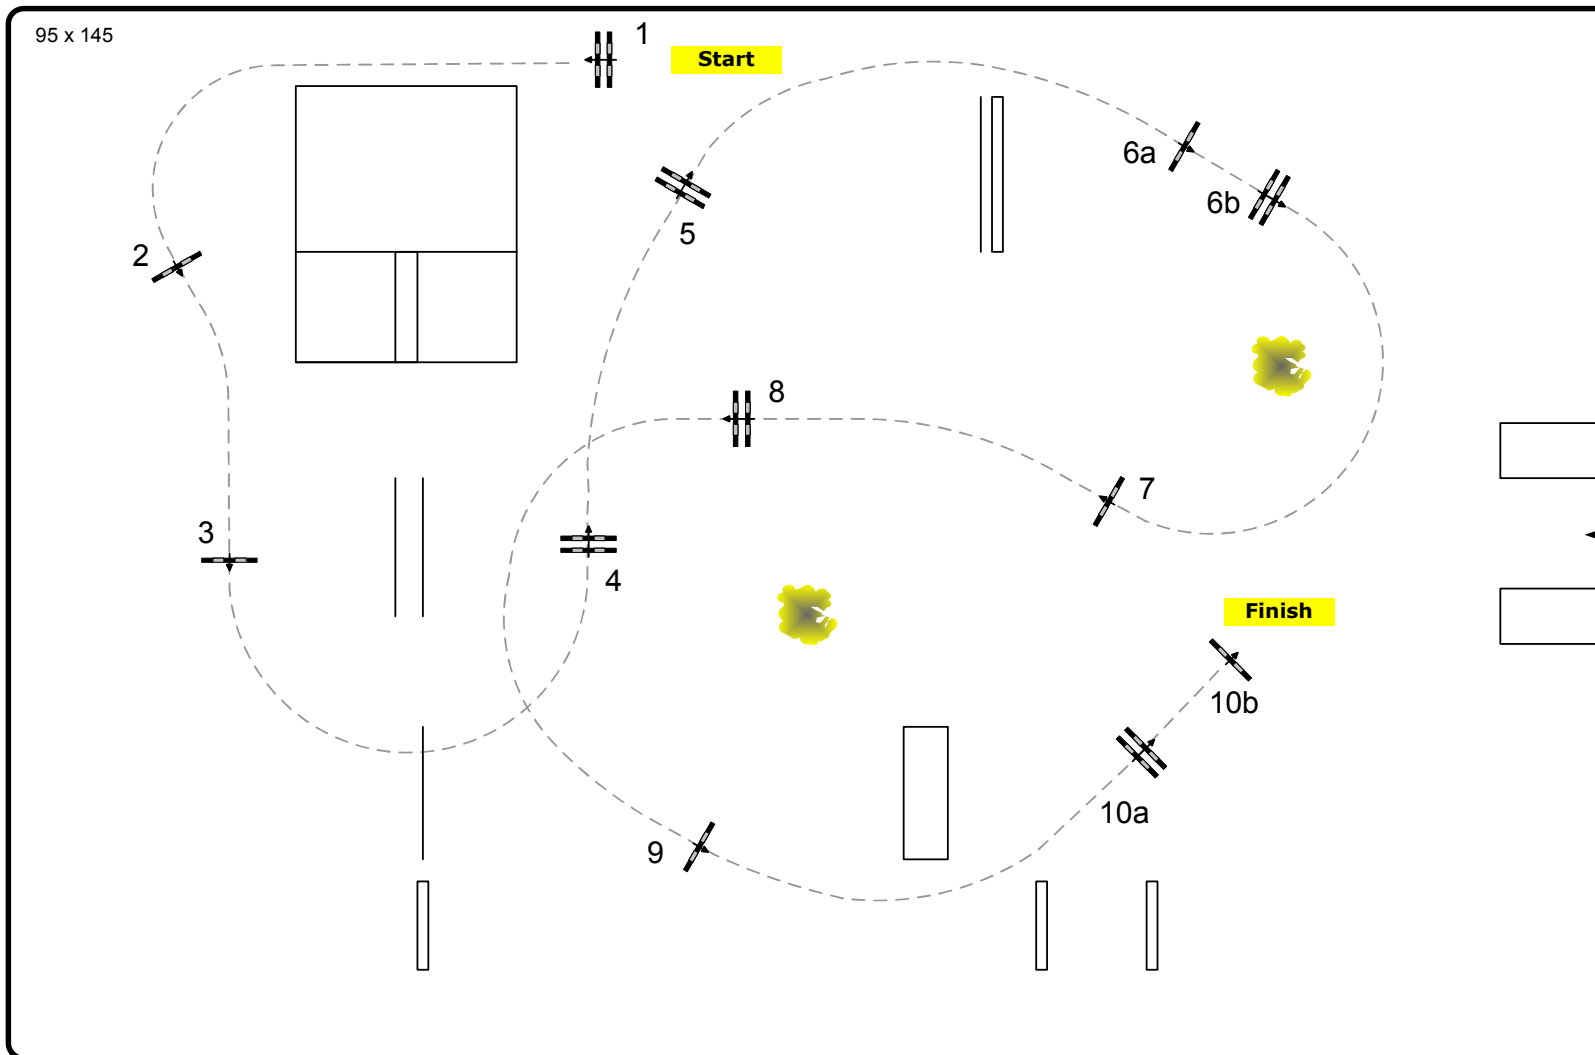

German Jumping Derby Hamburg 2011

CSI 5* / CSI 3* / CSI Amateurs

Class: 1 Opening Competition

Competition against the clock

Table:	A
FEI RG / Art.:	238.2.1
Height in cm:	140
Speed in mtr/min:	350
Length in mtr.:	440
TA in sec:	76
TL in sec:	152
Obstacles:	10
Efforts:	12