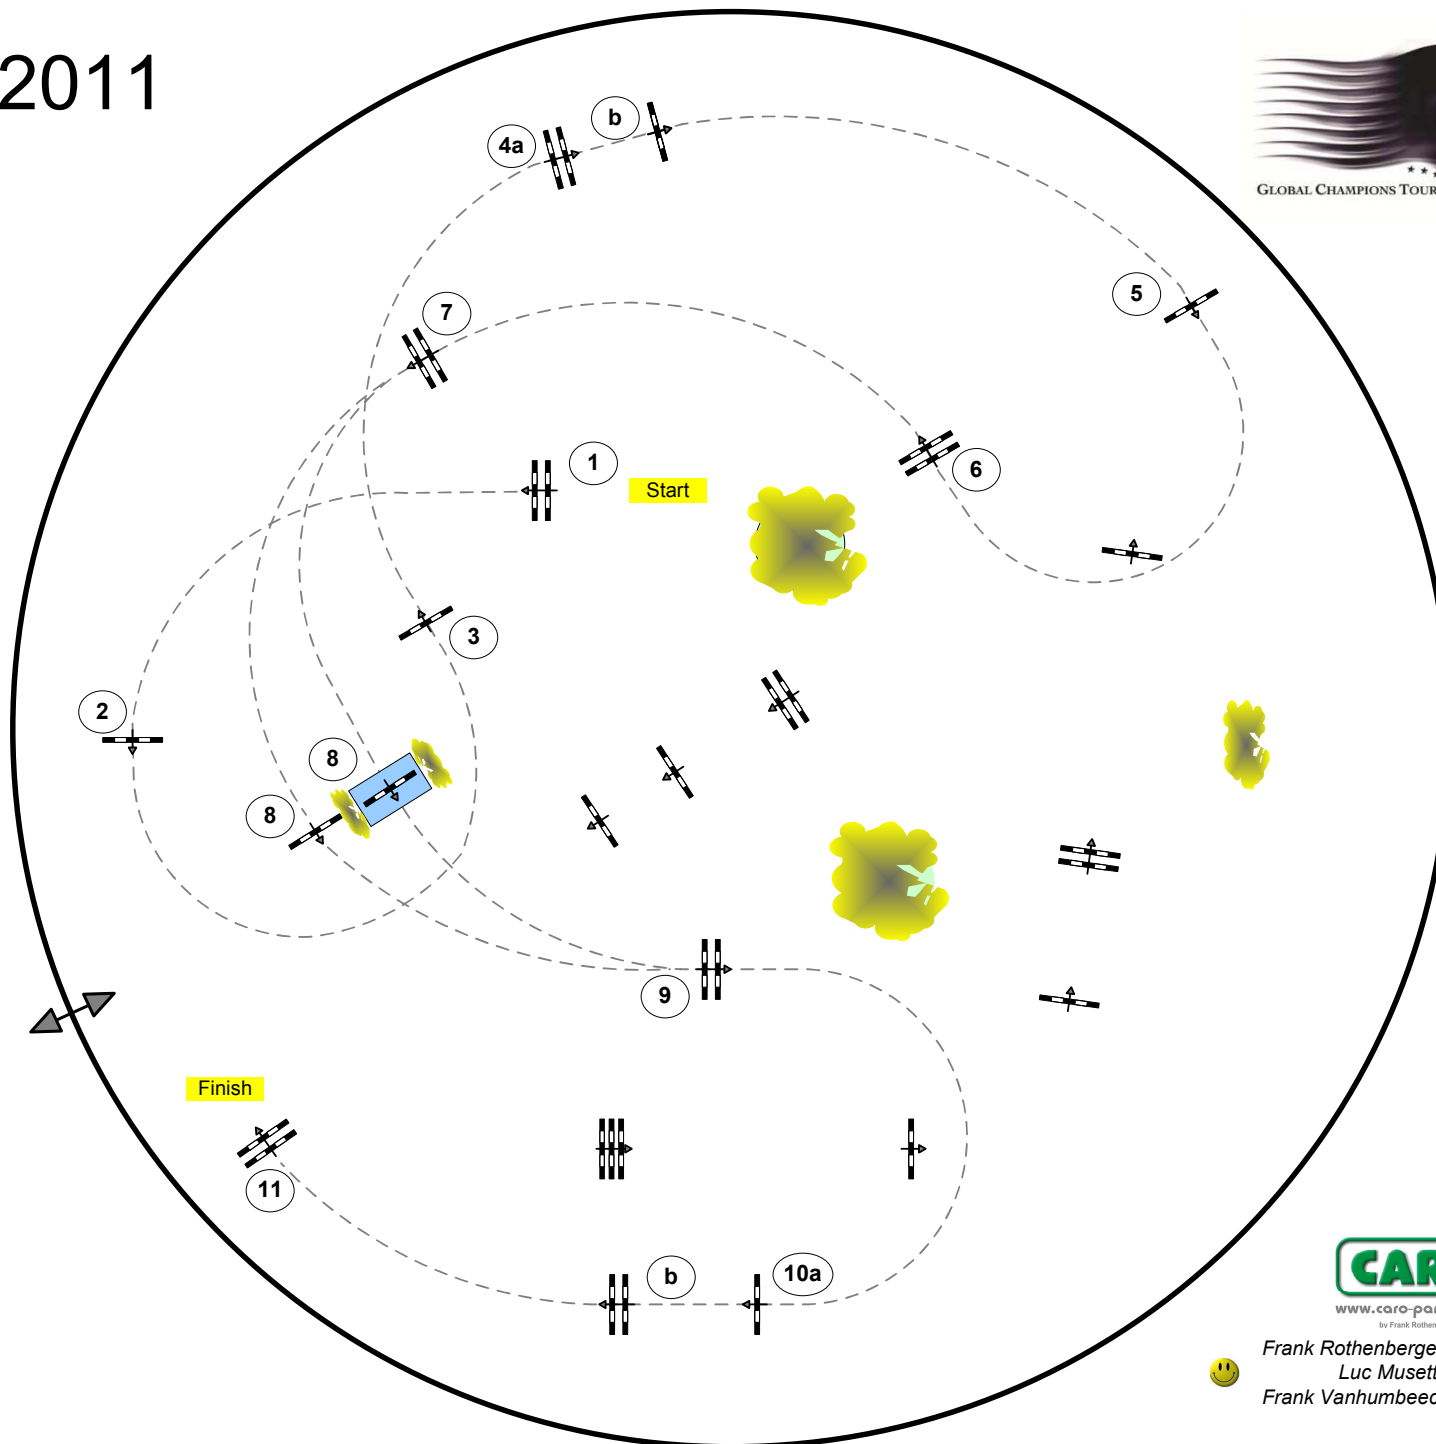

CSI5* Doha 2011

Class No.: 1

Opening Class

Competition against the clock

Table:	A
FEI Reg Art:	238.2.1
Height in cm:	145
Speed in m/min:	375
Length in mtr:	480
TA in sec:	83
TL in sec:	166
Obstacles:	11
Efforts:	13
Penalty sec:	0

www.caro-parcours.de

by Frank Rothenberger

Frank Rothenberger (GER)

Luc Musette (BEL)

Frank Vanhumbecck (BEL)