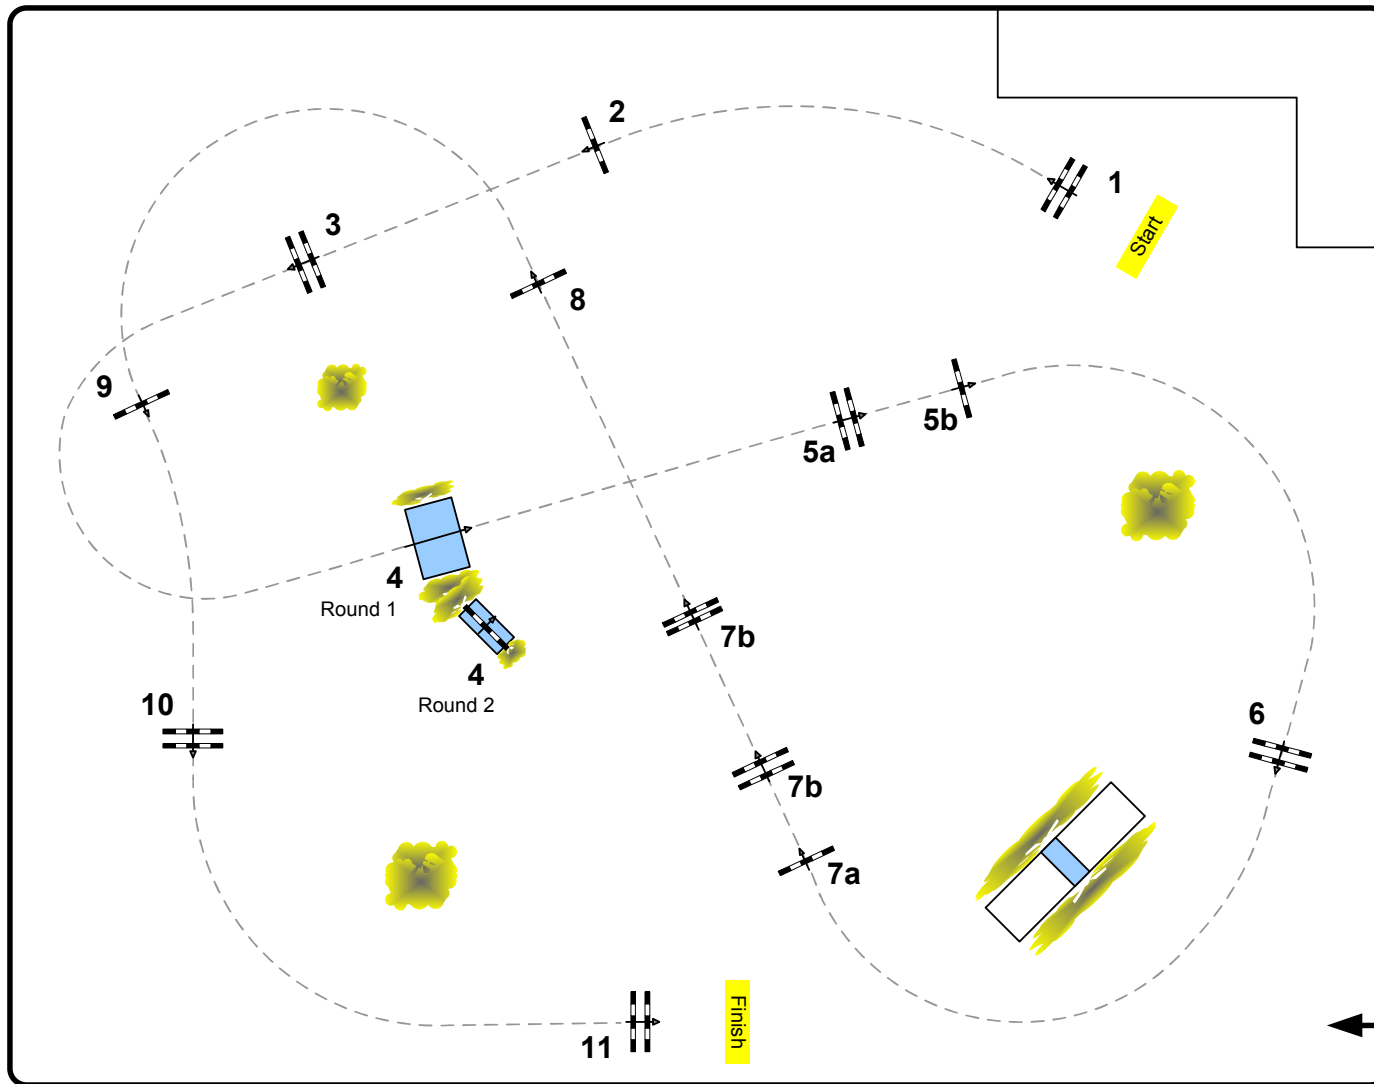

CBS - SR/SRT Sao Paulo 2011

Class No.: 7 Senior

Competition over two rounds

Table:	A
National RG:	238.1.1
Height:	1,40 m
Speed:	400 m/min
Length:	520 m
Time allowed:	78 sec
Time limit:	156 sec
Obstacles:	11
Efforts:	14