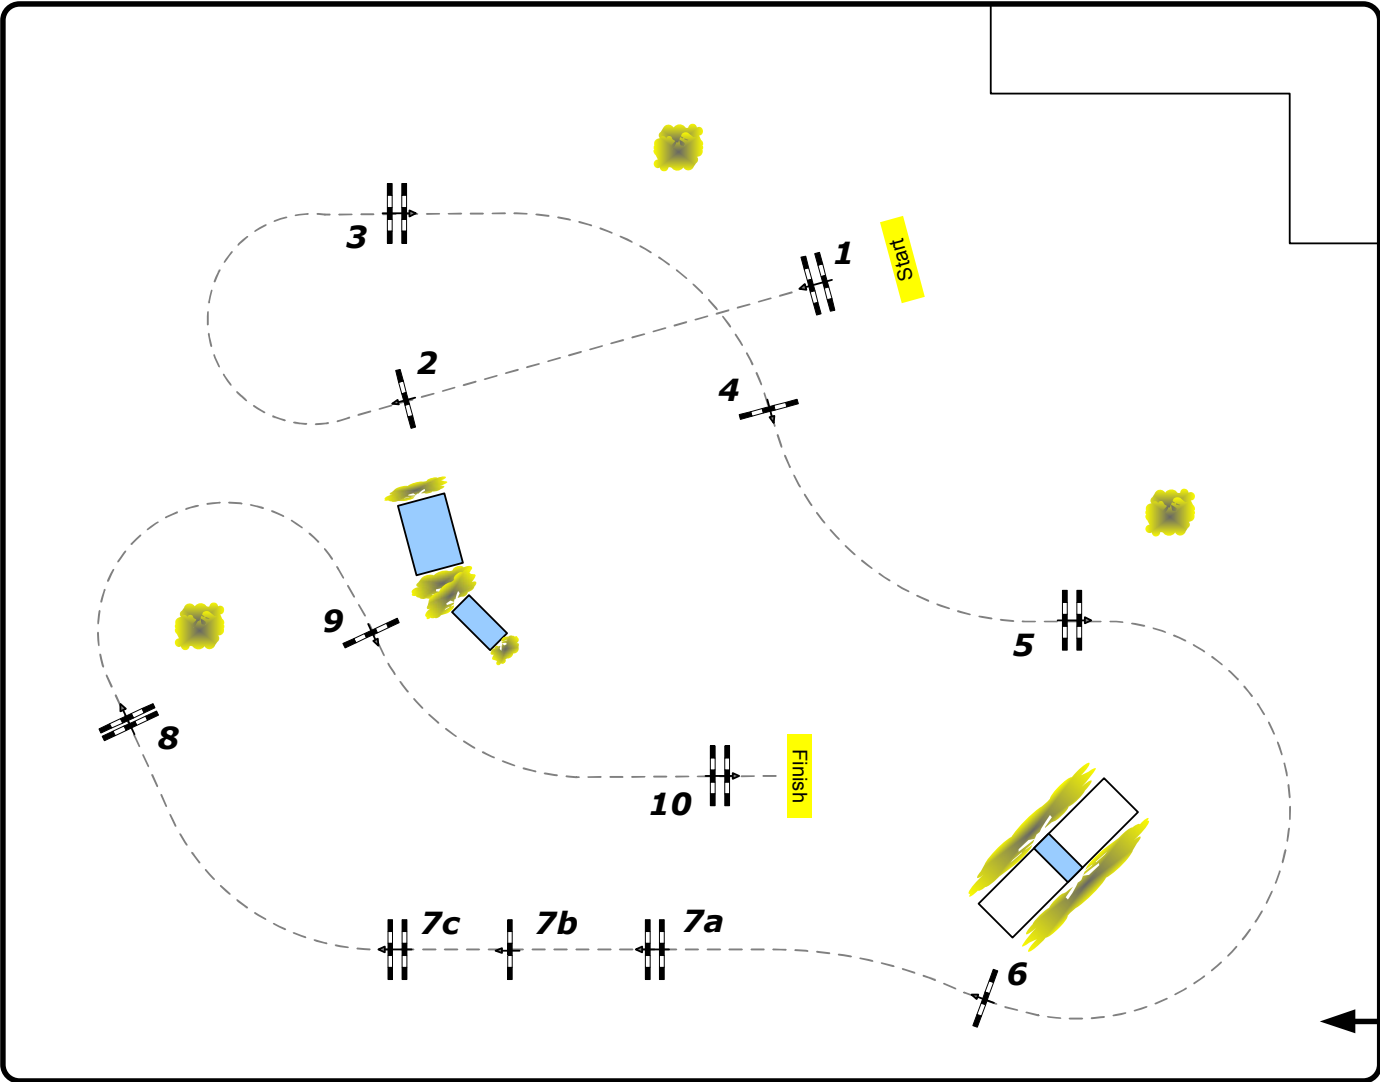

# CBS - SR/SRT Sao Paulo 2011

Class No.: 18    Senor Top - Final

Competition over two rounds

Round 2

Table:	A
National RG:	238.1.1
Height:	1,55 m
Speed:	400 m/min
Length:	0 m
Time allowed:	0 sec
Time limit:	0 sec
Obstacles:	10
Efforts:	12