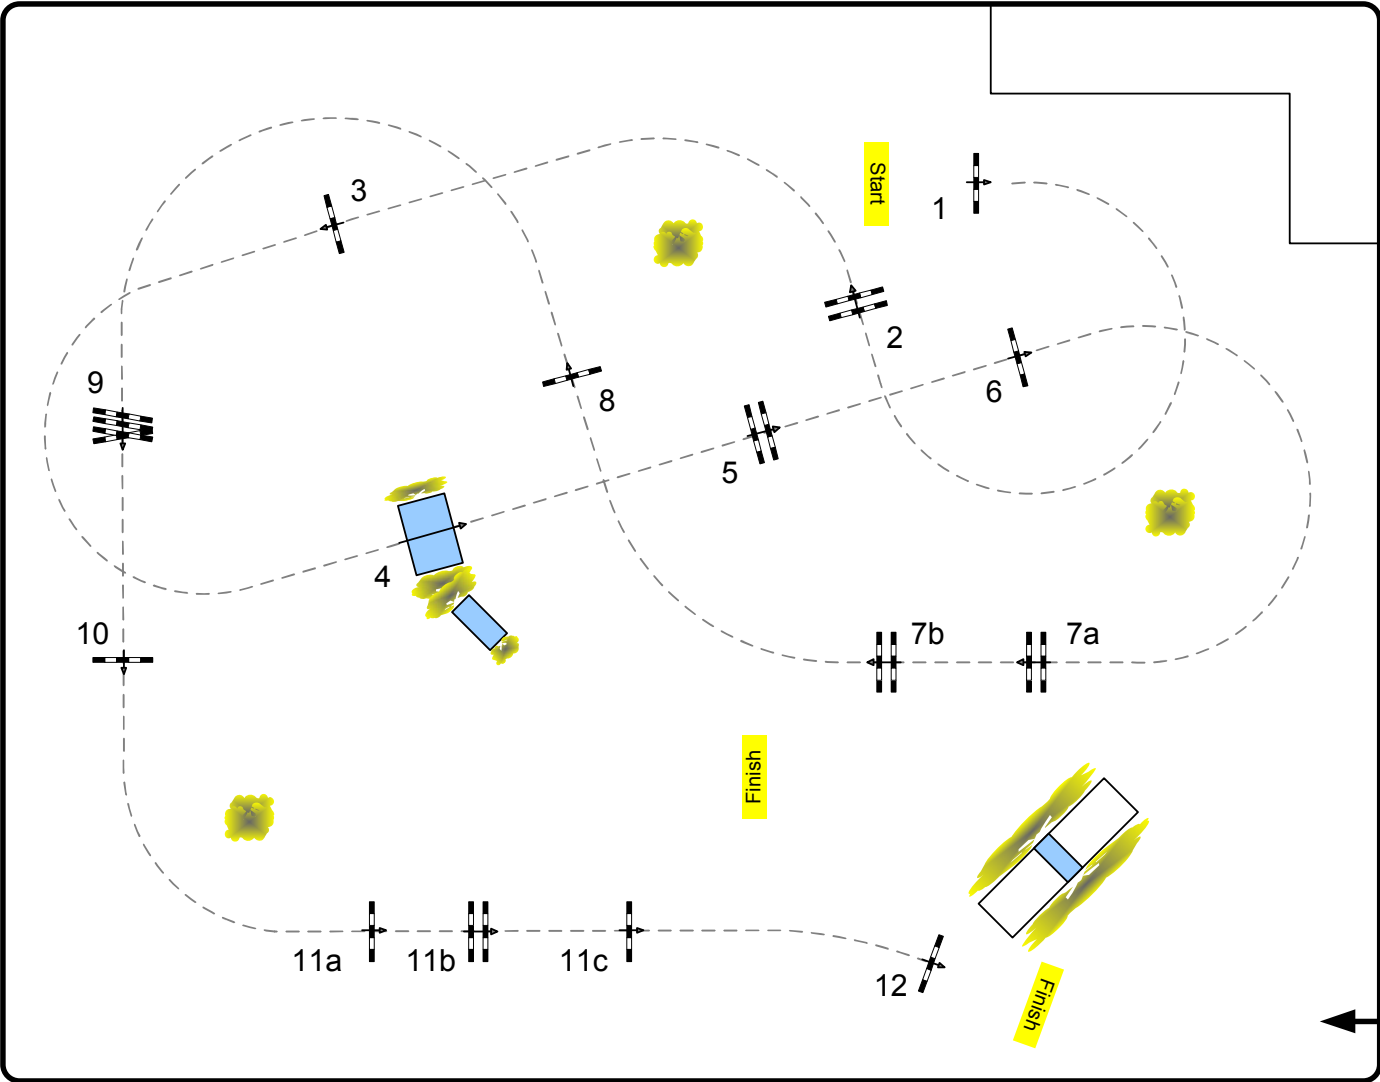

CBS - SR/SRT Sao Paulo 2011

Class No.: 18 Senor Top - Final

Competition over two rounds

Round 1

Table:	A
National RG:	238.1.1
Height:	1,55 m
Speed:	400 m/min
Length:	550 m
Time allowed:	83 sec
Time limit:	166 sec
Obstacles:	12
Efforts:	15